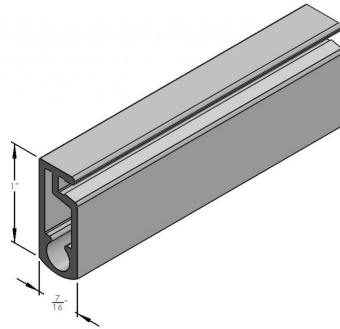

Category: [Window Screen Bar](#)

UMO:FT

**5/16" X 3/4" EXTRUDED BAR-
12'**

SKU: S-102

Category: [Window Screen Bar](#)

UMO:FT

**7/16" X 1" EXTRUDED BAR -
15.5'**

SKU: S-119

Category: [Window Screen Bar](#)

UMO:FT

INDEX

1/4" x 1/2" Crossbrace Bar - 13'	4
1/4" X 3/4" Crossbrace (.019)	2
1/4" X 3/4" Extruded Bar - 12'	6
3/4" x 1/2" Rollformed Bar w/ Lip - - 13'6"	4
3/4" x 5/16" Lift Rail Rollformed Bar	4
3/8" x 1 1/8" Rollformed Bar w/Lip - 13'6"	5
3/8" x 1" Lip Rollformed Bar - 13'6"	3
3/8" x 1" Rollformed Bar w/Lip - - 13'6"	5
3/8" x 1" Rollformed Bar w/Lip - 13'6"	5
3/8" X 11/16" Rollformed Bar - 12'6"	(0.19", 0.24") 6
3/8" X 11/16" with Flange (.019, .024)	2
3/8" X 11/16" with Reverse Flange (.019)	2
3/8" x 11/6" with Staggered Flange (.019, .021)	2
3/8" X 3/4" Rollformed Bar - 13'6"	6
3/8" x 3/4" with 1/4" Lip Rollformed Bar --	12'6" 3
	3/8" x 3/4" with 1/4" lip Screen Bar (0.18, .021 gauge)--12'6" 3
	3/8" x 3/4" with staggered 1/4" Lip Rollformed Screen Bar -- 12'6" (0.18, 0.21 Gauge) 4
	5/16 X 3/4 BOX - 12'6" (.019, .024) 3
	5/16" x 1/2" Crossbrace Bar - 13' 4
	5/16" x 11/16" with Lift (.019, .021) 2
	5/16" x 3/4" Extruded Bar- 12' 6
	5/16" X 3/4" Rollformed Bar - - 13'6" 3
	5/8 x 1/2" Rollformed Bar w/ 3/8" Lip - 13'6" 5
	7/16" x 1" Extruded Bar - 15.5' 6
	7/16" x 1" Rollformed Bar - - 12'6" (0.19", 0.24") 3
	7/16" x 11/16" Rollformed Bar - - 12'6" (0.19", 0.24") 5
	7/16" X 11/16" with Lift (.024) 2
	7/16" x 3/4" Rollformed Bar - - 13'6" 5
	Aluminum Bar B9 extruded - 4