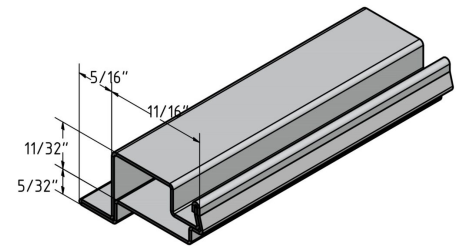

**3/8" X 1 1/16" WITH
STAGGERED FLANGE (.019,
.021)**

SKU: FFS02

Category: [Window Screen Bar](#)
UMO:FT