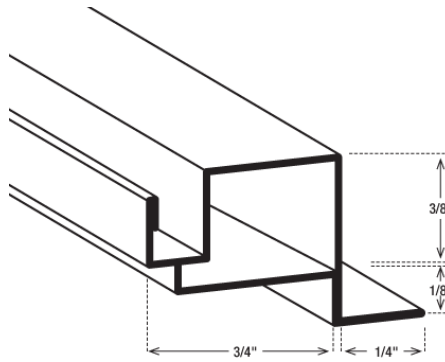

**3/8" X 3/4" WITH STAGGERED
1/4" LIP ROLLFORMED
SCREEN BAR -- 12'6" (0.18,
0.21 GAUGE)**

SKU: B9

Category: [Window Screen Bar](#)
UMO:FT