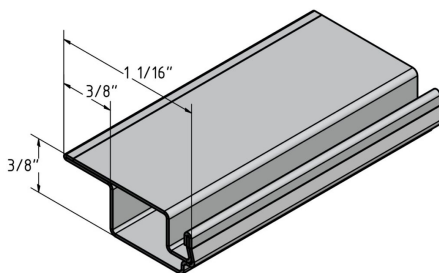

**7/16" X 1 1/16" WITH LIFT
(.024)**

SKU: FL01

Category: [Window Screen Bar](#)
UMO:FT

**5/16" X 1 1/16" WITH LIFT
(.019, .021)**

SKU: FF08

Category: [Window Screen Bar](#)
UMO:FT

**3/8" X 1 1/16" WITH FLANGE
(.019, .024)**