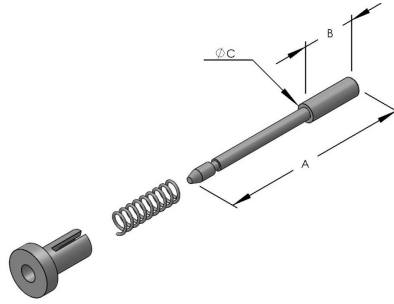

1/8" DIA. SHORT SPRING BOLT ASSEMBLY - PLASTIC HEAD (BLACK/WHITE)

SKU: S-486-P

Category: [Window Screen Accessories](#)

UMO:SET