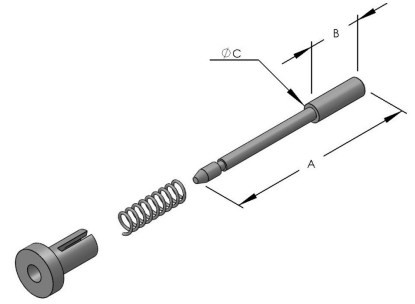

SKU: S-481-MS

Category: [Window Screen Accessories](#)

UMO:SET

3/16" DIAMETER SPRING BOLT ASSEMBLY - PLASTIC HEAD - BLACK/WHITE

SKU: S-485-P

Category: [Window Screen Accessories](#)

UMO:SET

3/16" DIAMETER SPRING BOLT ASSEMBLY - PLASTIC HEAD (SHORT) - BLACK/WHITE