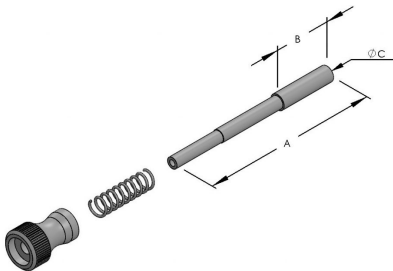

1/8" DIAMETER SPRING BOLT ASSEMBLY - METAL HEAD

SKU: S-486-M

Category: [Window Screen Accessories](#)

UMO:SET