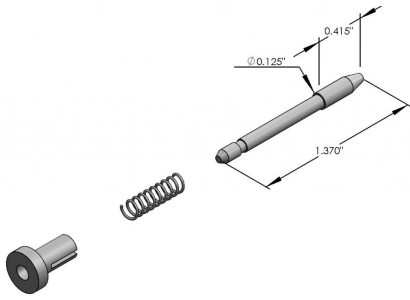

1/8" DIA TAPERED SPRING BOLT ASSEMBLY - WHITE/BLACK PLASTIC CAP

SKU: S-486-PP
Category: [Window Screen Accessories](#)
UMO:SET