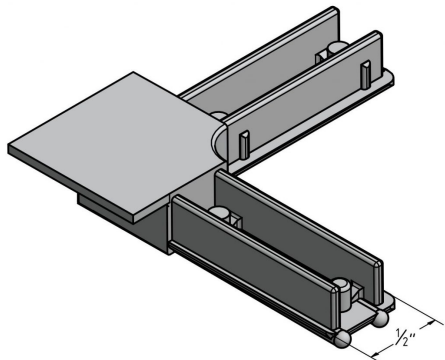

**PLASTIC CORNER WITH LIP
FOR B8B BAR**

SKU: CB8B
Category: [Corners](#)
UMO:BOX