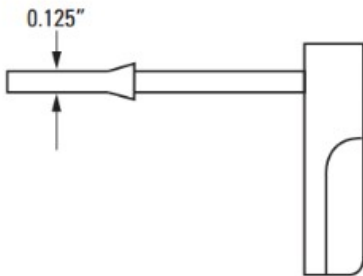

PUSH PIN WHITE NYLON

SKU: S-488
Category: [Window Screen Accessories](#)
UMO:EA