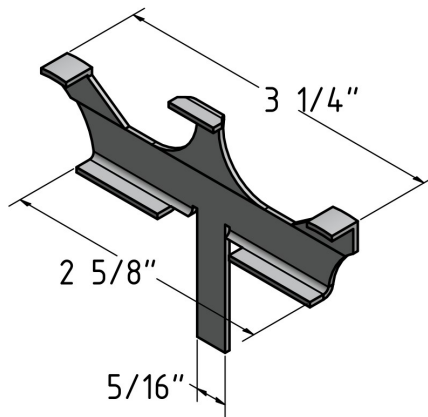

UMO:SET

7/16" KEEPER ONLY (WITH SCREWS) FOR S-600-P LOCK SET & NPX AND WPX

SKU: S-608-438

Category: [Patio Screen Accessories](#)

UMO:SET

T-BIRD

SKU: PTB02

Category: [Patio Screen Accessories](#)