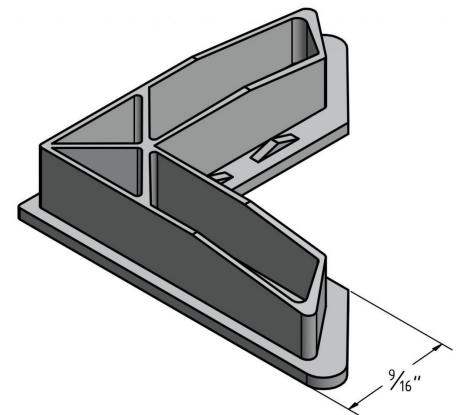

POLY MITERED CORNER (7/16) FOR B716

SKU: C716-45INT
Category: [Corners](#)
UMO:BOX