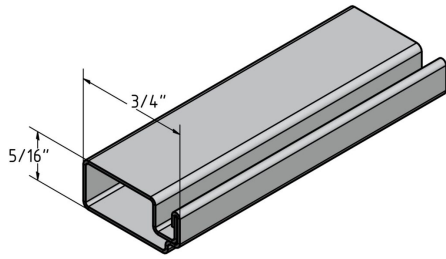

**3/8" X 1 1/16" WITH FLANGE
(.019, .024)**

SKU: FF02

Category: [Window Screen Bar](#)
UMO:FT

**3/8" X 1 1/16" WITH
STAGGERED FLANGE (.019,
.021)**

SKU: FFS02

Category: [Window Screen Bar](#)
UMO:FT

5/16 X 3/4 BOX - 12'6" (.019, .024)