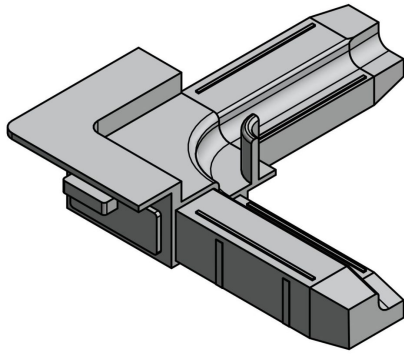

PLASTIC CORNER WITH LIP AND BUMP 3/8 LEFT FOR B9 BAR

SKU: CB9FG
Category: [Corners](#)
UMO:BOX