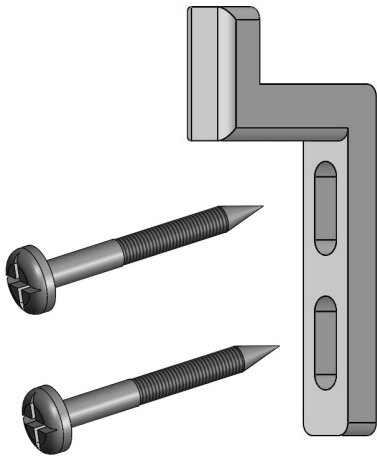

7/16" KEEPER ONLY (WITH SCREWS) FOR S-600-P LOCK SET & NPX AND WPX

SKU: S-608-438

Category: [Patio Screen Accessories](#)

UMO:SET