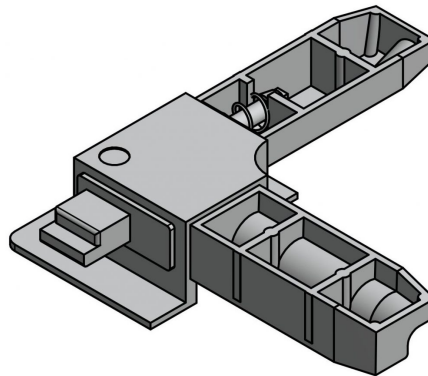

**PLASTIC SPRING LOADED
OPERATING CORNER LEFT
FOR B9EX BAR**

SKU: CB9EXRG
Category: [Corners](#)
UMO:BOX