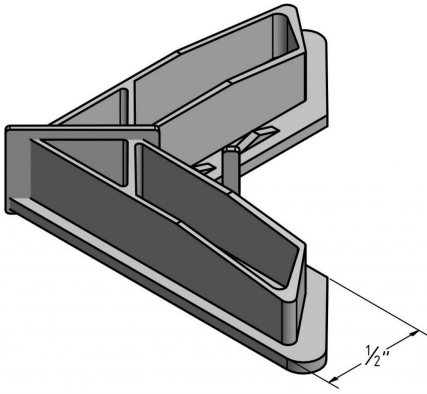

**POLY MITERED EXTERNAL
(716) CORNER FOR B716**

SKU: C716IN
Category: [Corners](#)
UMO:BOX