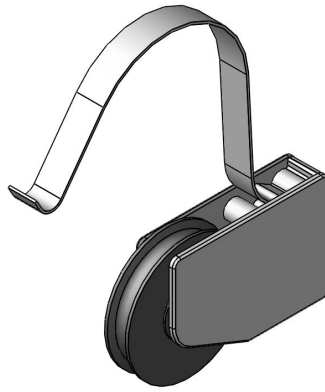

UMO:126" Wide x 30 Yds

**PATIO ROLLER ASSEMBLY,
STEEL WHEELS FOR SP5, SP6
AND SP7**

SKU: S-614

Category: [Patio Screen
Accessories](#)

UMO:SET

**STEEL WHEELS FOR SP5, SP6
AND SP7**

SKU: S-614M

Category: [Patio Screen
Accessories](#)