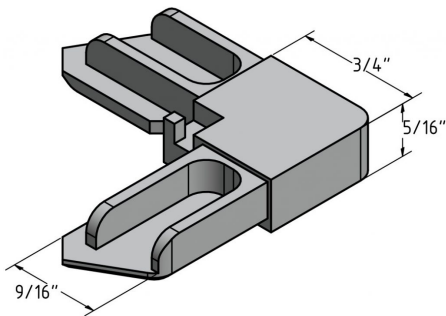

**POLY EXT FLUSH CORNER
5/16" FOR FB08, FL08 BAR**

SKU: CP08S
Category: [Corners](#)
UMO:EA