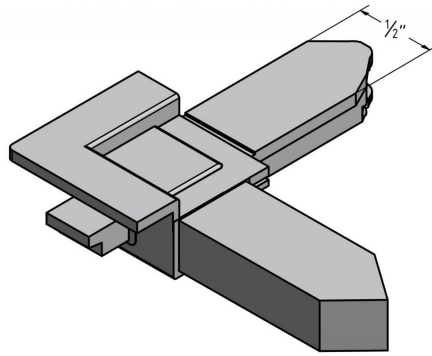

PLASTIC SPRING LOADED OPERATING RIGHT CORNER WITH BUMP FOR B9 BAR

SKU: CB9RD
Category: [Corners](#)
UMO:BOX