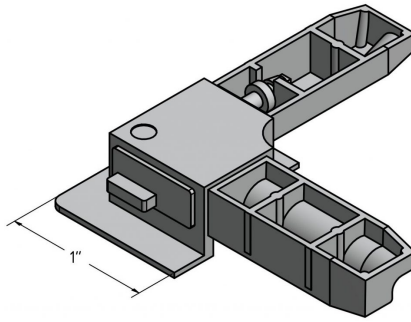

**PLASTIC CORNER WITH LIP
AND BUMP RIGHT FOR B9EX
BAR**

SKU: CB9EXFD
Category: [Corners](#)
UMO:BOX