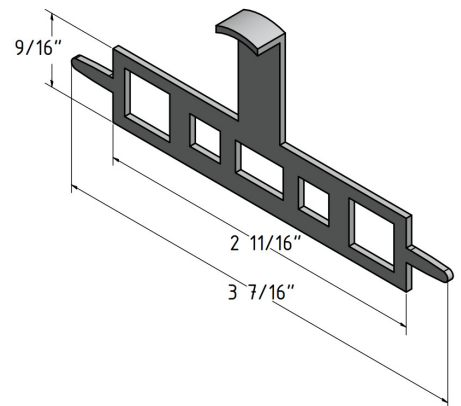

LATCH PLATE FOR MORTISE HANDLE

SKU: PTB05

Category: [Patio Screen Accessories](#)

UMO:EA