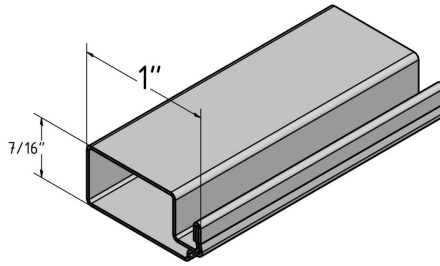

**7/16" X 1" ROLLFORMED BAR
-- 12'6" (0.19", 0.24")**

SKU: FB03

Category: [Window Screen Bar](#)

UMO:FT