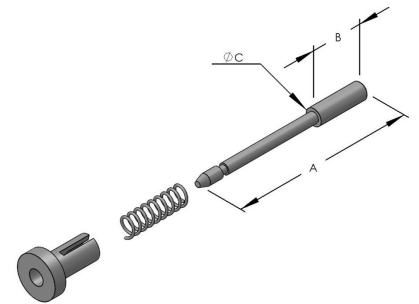

UMO:SET

**1/8" DIA. SHORT SPRING BOLT
ASSEMBLY - PLASTIC HEAD (
BLACK/WHITE)**

SKU: S-486-P

Category: [Window Screen
Accessories](#)

UMO:SET

**1/8" DIA. LONG SPRING BOLT
ASSEMBLY - PLASTIC HEAD
(BLACK/WHITE)**