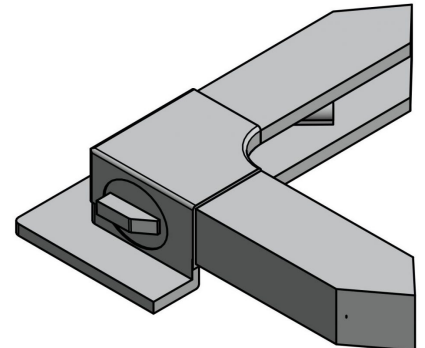

**PLASTIC CORNER WITH LIP
AND BUMP RIGHT 3/8 FOR B9
BAR**

SKU: CB9FD
Category: [Corners](#)
UMO:BOX