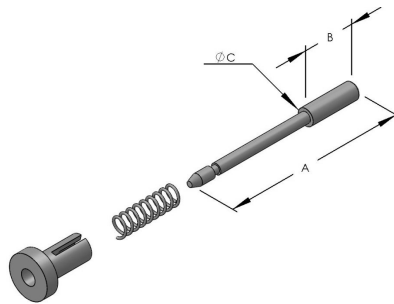

**1/8" DIA. SHORT SPRING BOLT
ASSEMBLY - PLASTIC HEAD (
BLACK/WHITE)**

SKU: S-486-P

Category: [Window Screen
Accessories](#)

UMO:SET