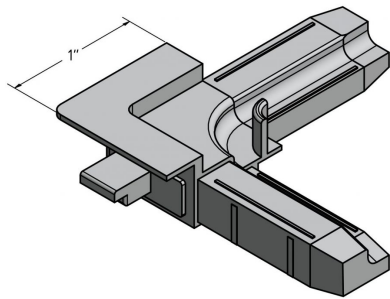

**PLASTIC SPRING LOADED
OPERATING CORNER RIGHT
FOR B9EX BAR**

SKU: CB9EXRD
Category: [Corners](#)
UMO:BOX