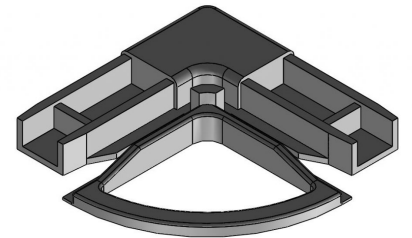

**POLY CORNER FOR S-124 W/
HANDLE (1 3/4" BREAKDOWN)**

SKU: S-827P-H
Category: [Corners](#)
UMO:EA