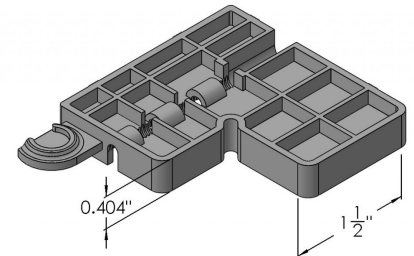

CORNER ONLY FOR SP6

SKU: S-617M

Category: [Patio Screen
Accessories](#)

UMO:EA