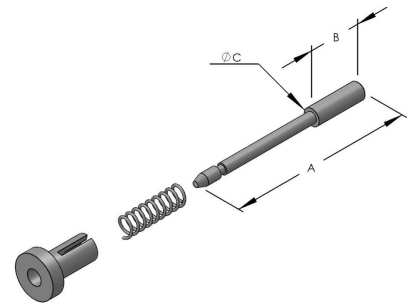

**3/16" DIAMETER SPRING BOLT
ASSEMBLY - PLASTIC HEAD
(SHORT) - BLACK/WHITE**

SKU: S-485-PS

Category: [Window Screen
Accessories](#)

UMO:SET