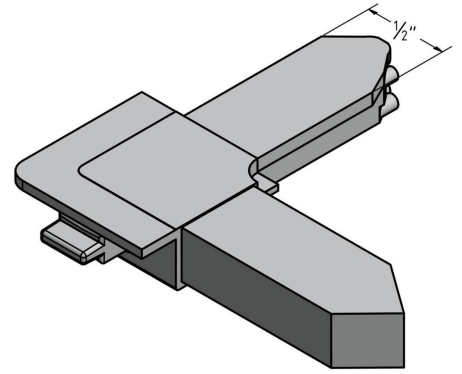

**PLASTIC SPRING LOADED
CORNER WITH LIP LEFT FOR
B8A BAR**

SKU: CB8ARG
Category: [Corners](#)
UMO:BOX