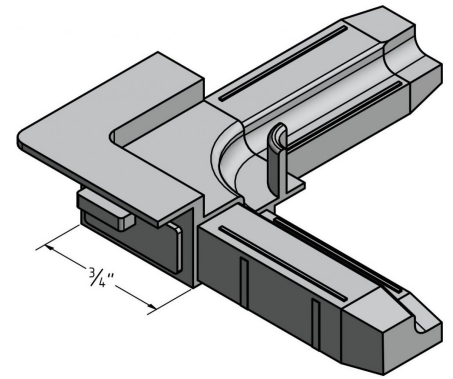

**PLASTIC CORNER WITH LIP
AND BUMP LEFT FOR B9EX
BAR**

SKU: CB9EXFG
Category: [Corners](#)
UMO:BOX