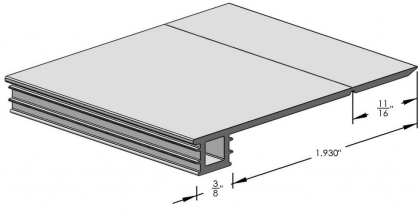

BUG STRIP VINYL - BLACK 2"
250FT

SKU: S-610-EB
Category: [BugStrip](#)
UMO:ROLL