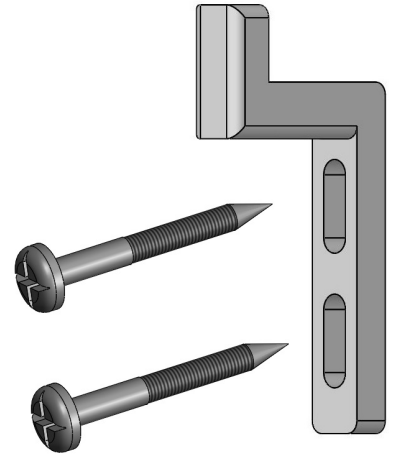

UMO:SET

CORNER & ROLLER SET FOR SP6 (NYLON BALL BEARING)

SKU: S-606D

Category: [Patio Screen Accessories](#)

UMO:SET

5/8" KEEPER ONLY (WITH SCREWS) FOR S-600-P LOCK SET

SKU: S-608

Category: [Patio Screen Accessories](#)