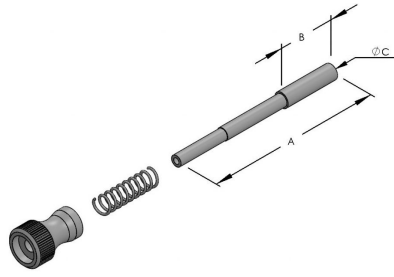

1/8" DIAMETER SPRING BOLT ASSEMBLY - METAL HEAD (LONG)

SKU: S-486-ML

Category: [Window Screen Accessories](#)

UMO:SET