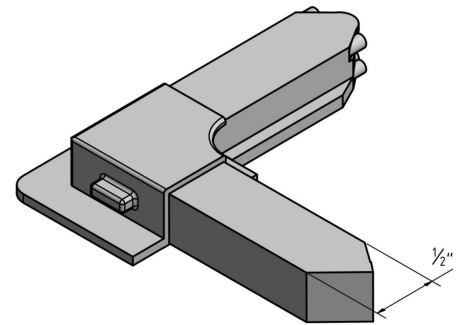

PLASTIC CORNER WITH BUMP FIXED RIGHT FOR B8A BAR

SKU: CB8AFD
Category: [Corners](#)
UMO:BOX