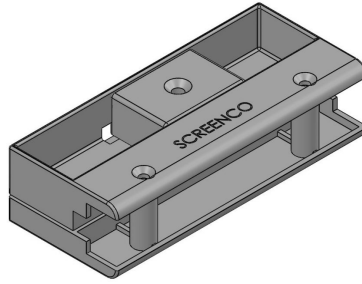

**HANDLE SET EXTERNAL FOR
SP2 BLACK (WITH LOGO)**

SKU: S-600P2-BLEX
Category: [Patio Screen
Accessories](#)
UMO:SET