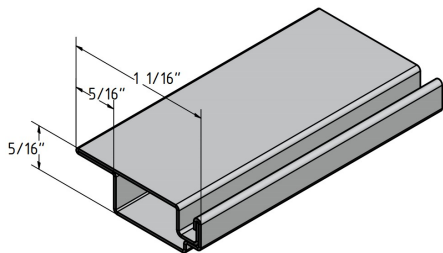

**5/16" X 11/16" WITH LIFT
(.019, .021)**

SKU: FF08

Category: [Window Screen Bar](#)
UMO:FT