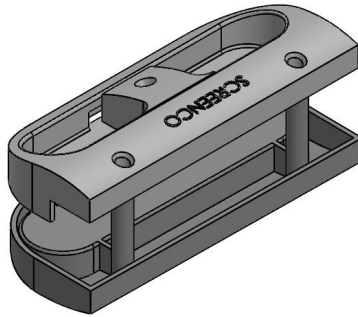

**HANDLE SET EXTERNAL FOR
SP5 BLACK (WITH LOGO) 7/16
KEEPER**

SKU: S-600P5-BLEX
Category: [Patio Screen
Accessories](#)
UMO:SET