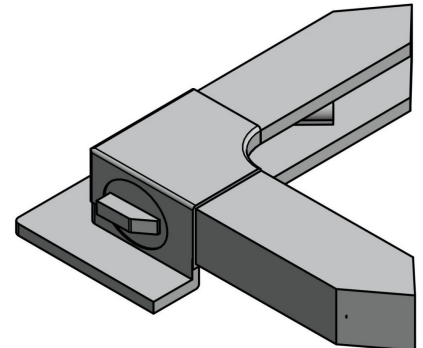

**PLASTIC CORNER WITH LIP
AND BUMP RIGHT 3/8 FOR B9
BAR**

SKU: CB9FD
Category: [Corners](#)
UMO:BOX