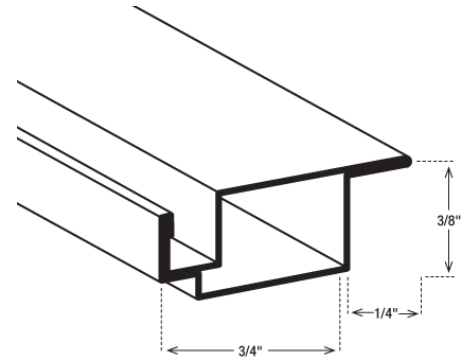

3/8" X 3/4" WITH 1/4" LIP SCREEN BAR (0.18, .021 GAUGE)--12'6"

SKU: B8B

Category: [Window Screen Bar](#)

UMO:FT