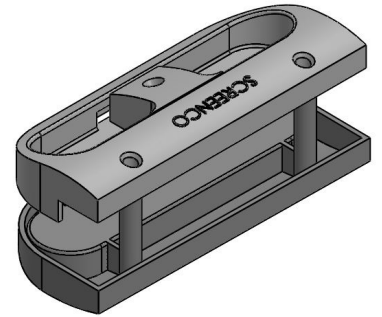

**HANDLE SET EXTERNAL FOR
SP6 BLACK (WITH LOGO) 7/16
KEEPER**

SKU: S-600P6-BLEX
Category: [Patio Screen
Accessories](#)
UMO:SET