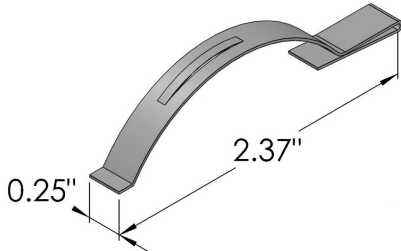

COMPRESSION SPRING (CORNER) WITH RETAINER CLIP - STAINLESS STEEL

SKU: S-427

Category: [Window Screen Accessories](#)

UMO:EA