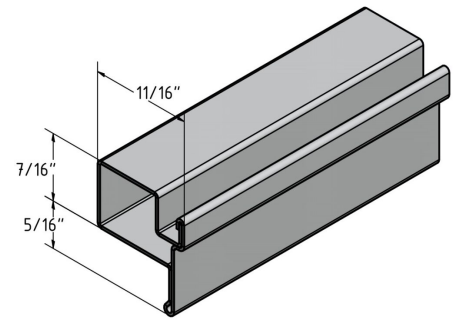

**7/16" X 11/16" WITH LIFT
(.024)**

SKU: FL01

Category: [Window Screen Bar](#)
UMO:FT