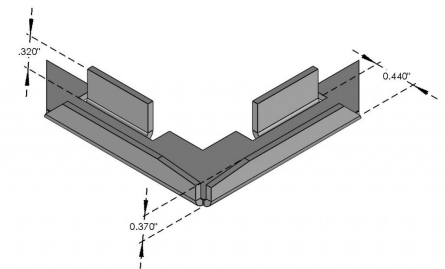

MITER CORNER FOR S-126 BAR

SKU: S-350
Category: [Corners](#)
UMO:EA