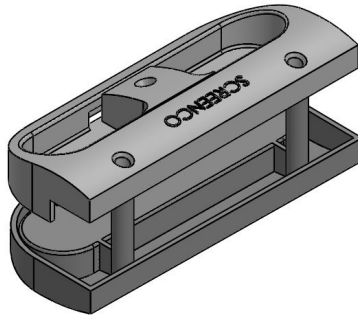

**HANDLE SET EXTERNAL FOR
SP5 BLACK (WITH LOGO) 7/16
KEEPER**

SKU: S-600P5-BLEX
Category: [Patio Screen
Accessories](#)
UMO:SET