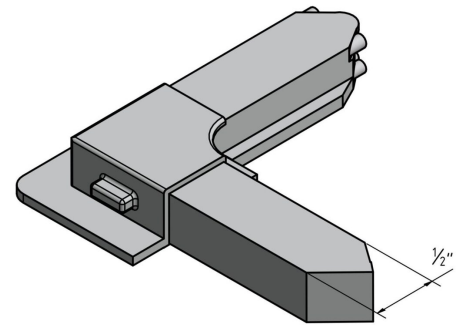

PLASTIC CORNER WITH BUMP FIXED RIGHT FOR B8A BAR

SKU: CB8AFD
Category: [Corners](#)
UMO:BOX