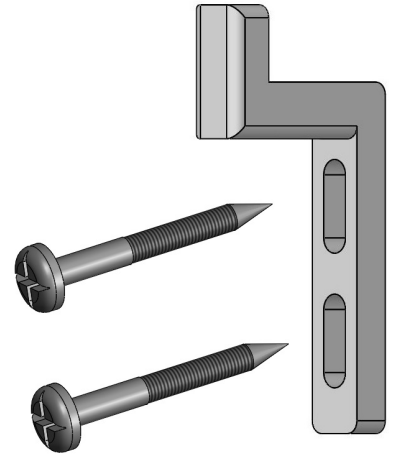

**Category:** [Patio Screen Accessories](#)

**UMO:**SET

**CORNER & ROLLER SET FOR SP6 (NYLON BALL BEARING)**

**SKU:** S-606D

**Category:** [Patio Screen Accessories](#)

**UMO:**SET

**5/8" KEEPER ONLY (WITH SCREWS) FOR S-600-P LOCK SET**