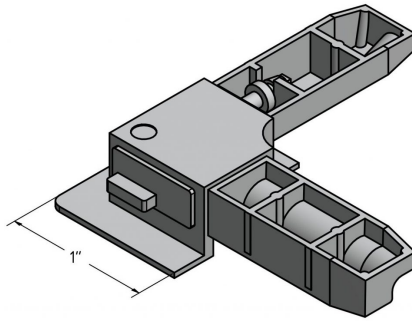

**PLASTIC CORNER WITH LIP
AND BUMP RIGHT FOR B9EX
BAR**

SKU: CB9EXFD
Category: [Corners](#)
UMO:BOX