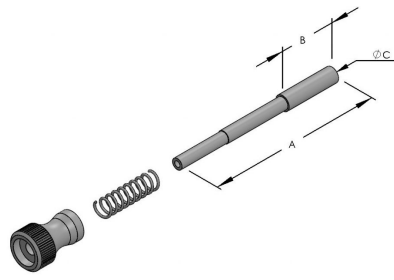

1/8" DIAMETER SPRING BOLT ASSEMBLY - METAL HEAD

SKU: S-486-M

Category: [Window Screen Accessories](#)

UMO:SET