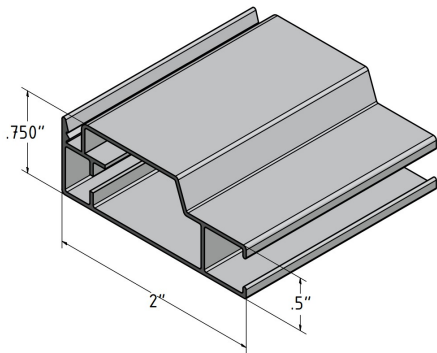

**WPX2" PATIO SCREEN BAR
HORIZONTAL --152" .045
GAUGE**

SKU: WPX-052

Category: [Patio Screen Bar](#)
UMO:PC