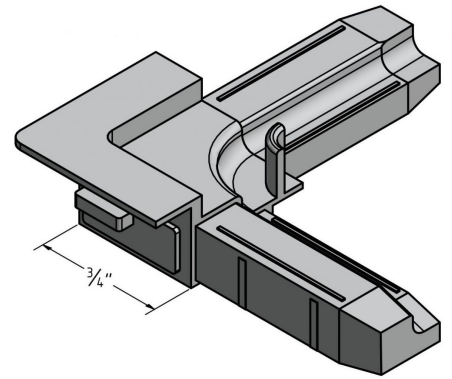

**PLASTIC CORNER WITH LIP
AND BUMP LEFT FOR B9EX
BAR**

SKU: CB9EXFG
Category: [Corners](#)
UMO:BOX