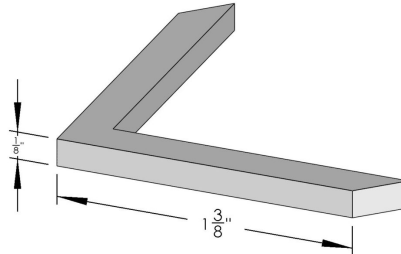

MITER CORNER FOR S-100 BAR - S-349

SKU: S-349
Category: [Corners](#)
UMO:EA