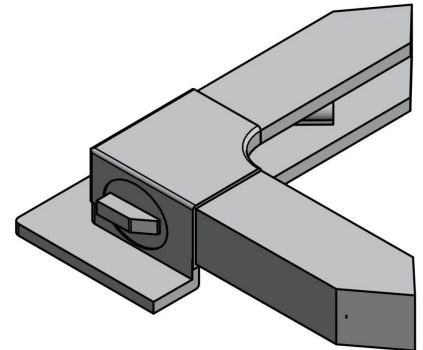

**PLASTIC CORNER WITH LIP
AND BUMP RIGHT 3/8 FOR B9
BAR**

SKU: CB9FD
Category: [Corners](#)
UMO:BOX