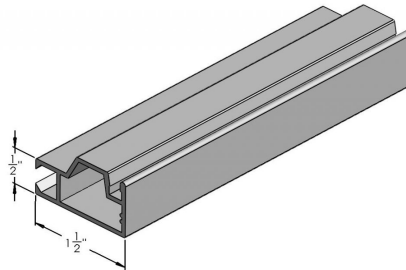

**1 1/2" X 1/2" EXTRUDED
FRAME**

SKU: SP5

Category: [Patio Screen Bar](#)
UMO:FT