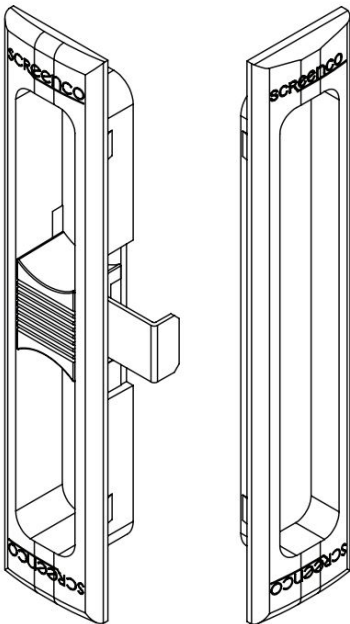

**HANDLE SET EXTERNAL FOR
SP3 BLACK (WITH LOGO)**

SKU: S-600P3-BLEX
Category: [Patio Screen
Accessories](#)
UMO:SET