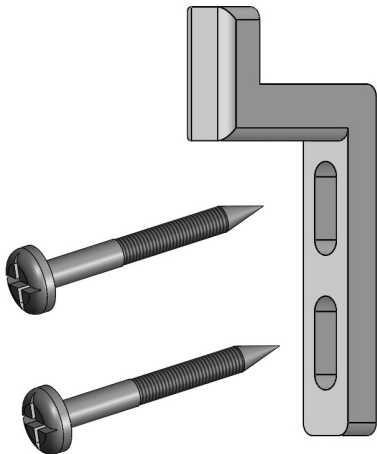

7/16" KEEPER ONLY (WITH SCREWS) FOR S-600-P LOCK SET & NPX AND WPX

SKU: S-608-438

Category: [Patio Screen Accessories](#)

UMO:SET