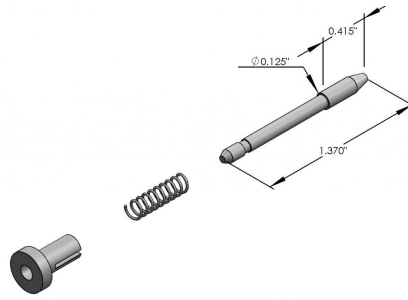

1/8" DIA TAPERED SPRING BOLT ASSEMBLY - WHITE/BLACK PLASTIC CAP

SKU: S-486-PP

Category: [Window Screen Accessories](#)

UMO:SET