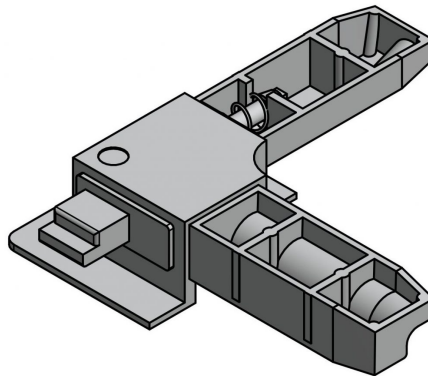

**PLASTIC SPRING LOADED
OPERATING CORNER LEFT
FOR B9EX BAR**

SKU: CB9EXRG
Category: [Corners](#)
UMO:BOX