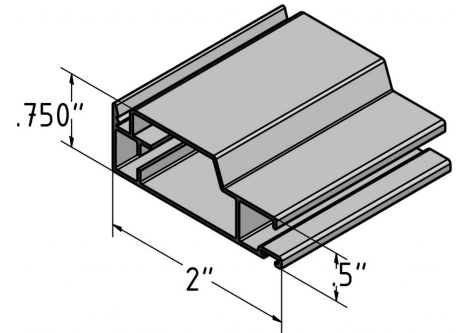

PW164 - 164" WPX .045 WP

SKU: PW164

Category: [Patio Screen Bar](#)
UMO:PC