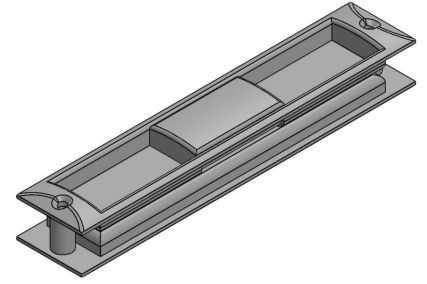

**HANDLE SET FLUSHMOUNT
FOR SP3 BLACK (WITH LOGO)**

SKU: S-600P3-BL
Category: [Patio Screen
Accessories](#)
UMO:SET