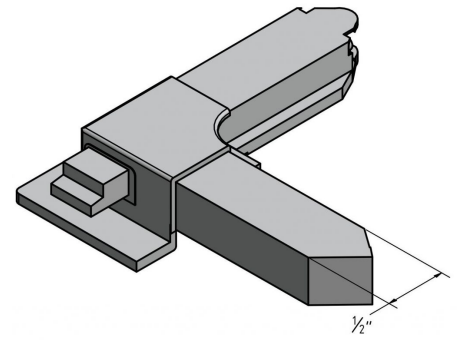

PLASTIC SPRING LOADED OPERATING LEFT CORNER WITH BUMP FOR B9 BAR

SKU: CB9RG
Category: [Corners](#)
UMO:BOX