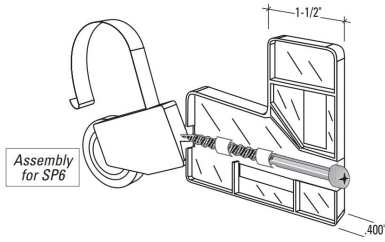

CORNER & ROLLER SET FOR SP6 (STEEL)

SKU: S-605

Category: [Patio Screen Accessories](#)

UMO:SET