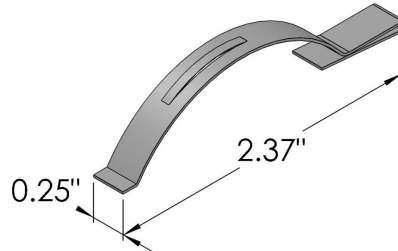

COMPRESSION SPRING (CORNER) WITH RETAINER CLIP - STAINLESS STEEL

SKU: S-427

Category: [Window Screen Accessories](#)

UMO:EA