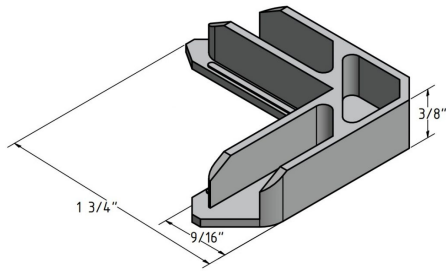

PLASTIC INTERNAL MITERED CORNER 3/8" FOR FB02, FF02, FFS02, FN02 BAR

SKU: CC02-PL
Category: [Corners](#)
UMO:EA