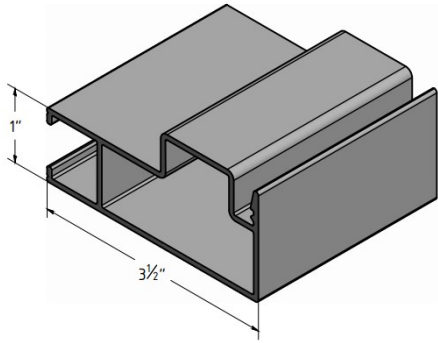

152" NPX .035

SKU: PN052

Category: [Patio Screen Bar](#)

UMO:PC