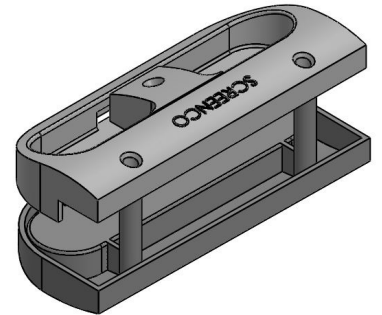

**HANDLE SET EXTERNAL FOR
SP6 BLACK (WITH LOGO) 7/16
KEEPER**

SKU: S-600P6-BLEX
Category: [Patio Screen
Accessories](#)
UMO:SET