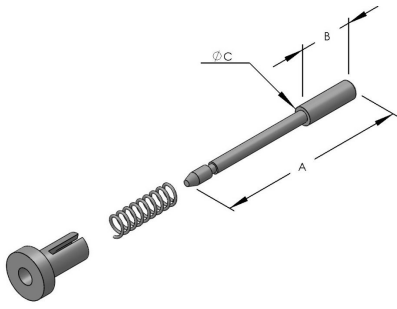

**UMO:**SET

**3/16" DIAMETER SPRING BOLT  
ASSEMBLY - PLASTIC HEAD -  
BLACK/WHITE**

**SKU:** S-485-P

**Category:** [Window Screen  
Accessories](#)

**UMO:**SET

**3/16" DIAMETER SPRING BOLT ASSEMBLY - PLASTIC HEAD (SHORT) - BLACK/WHITE**