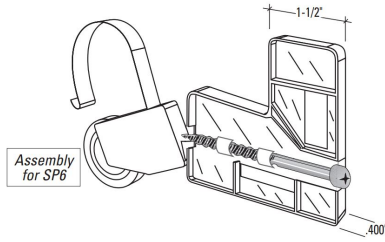

CORNER & ROLLER SET FOR SP6 (NYLON BALL BEARING)

SKU: S-606D

Category: [Patio Screen Accessories](#)

UMO:SET