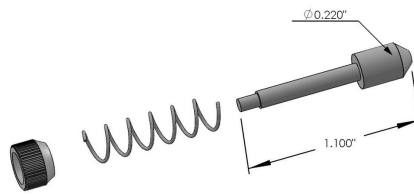

**1/4" DIAMETER SPRING BOLT
ASSEMBLY - METAL HEAD
(STUBBY)**

SKU: S-481-MS

Category: [Window Screen
Accessories](#)

UMO:SET