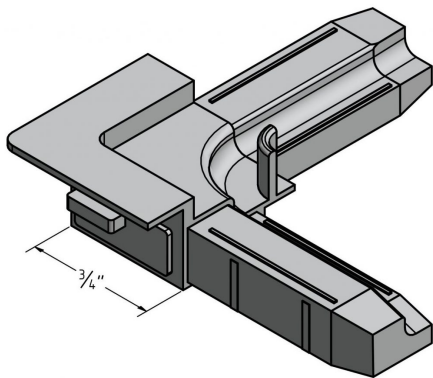

PLASTIC CORNER WITH LIP AND BUMP LEFT FOR B9EX BAR

SKU: CB9EXFG
Category: [Corners](#)
UMO:BOX