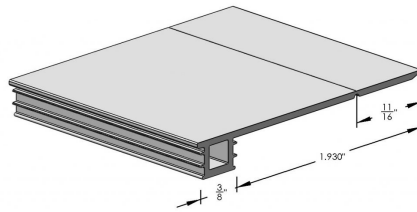

BUG STRIP VINYL - BLACK 2" 250FT

SKU: S-610-EB

Category: [BugStrip](#)

UMO:ROLL