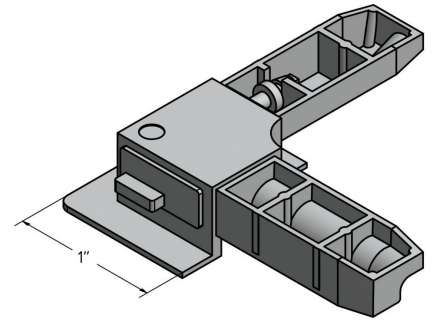

PLASTIC CORNER WITH LIP AND BUMP RIGHT FOR B9EX BAR

SKU: CB9EXFD
Category: [Corners](#)
UMO:BOX