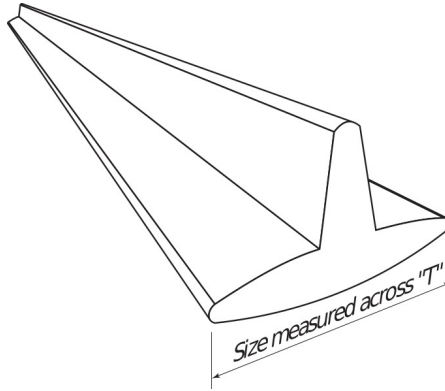

"T" SPLINE -- .160 - .230 DIA.

SKU: N/A
Category: [Spline](#)
UMO:ROLL