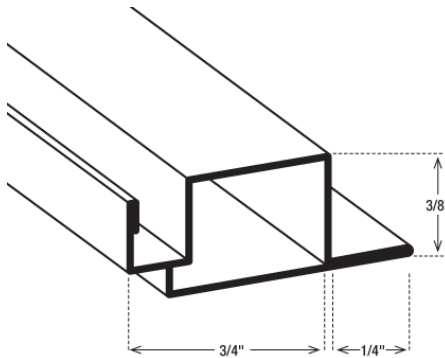

3/8" X 3/4" WITH 1/4" LIP ROLLFORMED BAR -- 12'6"

SKU: B8A
Category: [Window Screen Bar](#)
UMO:FT