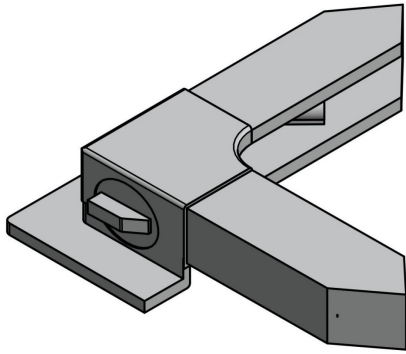

PLASTIC CORNER WITH LIP AND BUMP RIGHT 3/8 FOR B9 BAR

SKU: CB9FD
Category: [Corners](#)
UMO:BOX