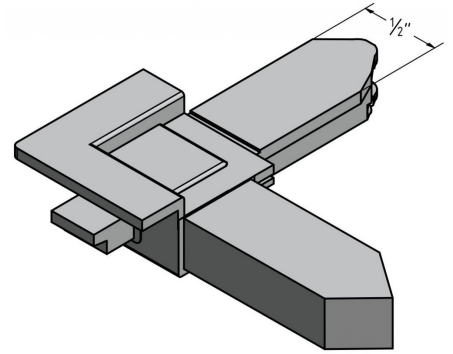

PLASTIC SPRING LOADED OPERATING RIGHT CORNER WITH BUMP FOR B9 BAR

SKU: CB9RD
Category: [Corners](#)
UMO:BOX