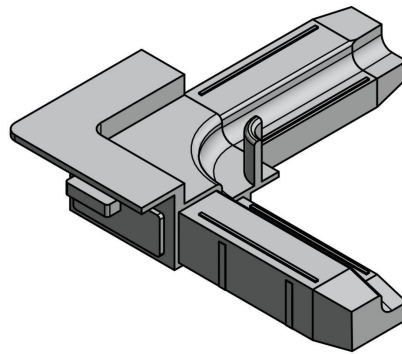

PLASTIC CORNER WITH LIP AND BUMP 3/8 LEFT FOR B9 BAR

SKU: CB9FG
Category: [Corners](#)
UMO:BOX