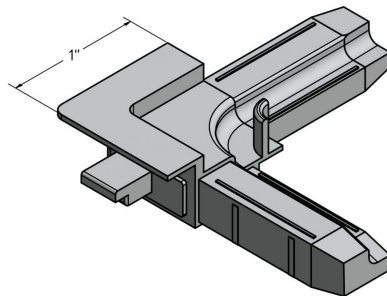

PLASTIC SPRING LOADED OPERATING CORNER RIGHT FOR B9EX BAR

SKU: CB9EXRD
Category: [Corners](#)
UMO:BOX