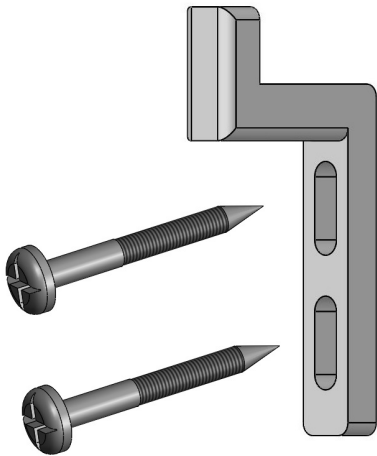

SKU: S-500

Category: [Window Screen Accessories](#)

UMO:EA

TURN CLIP FLUSH 1/2" WIDE - NYLON

SKU: S-501

Category: [Window Screen Accessories](#)

UMO:EA

7/16" KEEPER ONLY (WITH SCREWS) FOR S-600-P LOCK SET & NPX AND WPX