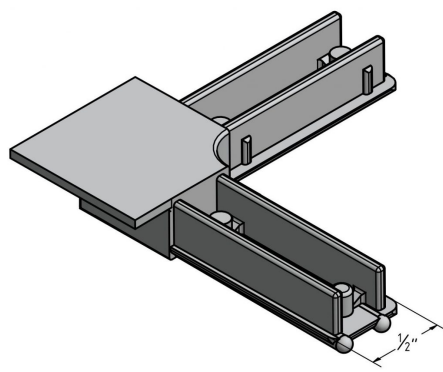

**PLASTIC CORNER WITH LIP
FOR B8B BAR**

SKU: CB8B
Category: [Corners](#)
UMO:BOX