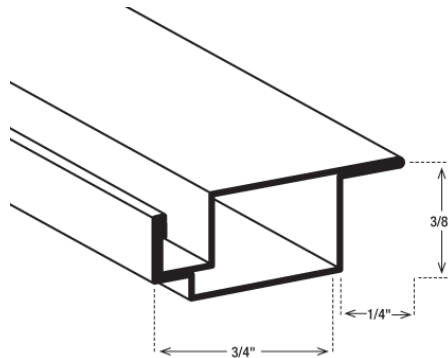

3/8" X 3/4" WITH 1/4" LIP SCREEN BAR (0.18, .021 GAUGE)--12'6"

SKU: B8B

Category: [Window Screen Bar](#)

UMO:FT

7/32" X 1 1/2" PLASTIC SPRING BOLT (WHITE, BLACK)

SKU: BRESP732

Category: [Window Screen Accessories](#)

UMO:EA