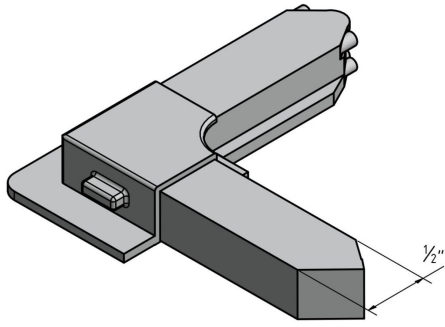

**PLASTIC CORNER WITH BUMP
FIXED RIGHT FOR B8A BAR**

SKU: CB8AFD
Category: [Corners](#)
UMO:BOX