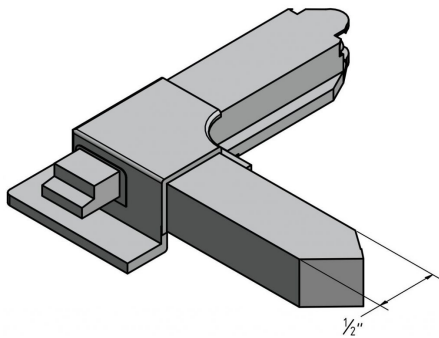

PLASTIC SPRING LOADED OPERATING LEFT CORNER WITH BUMP FOR B9 BAR

SKU: CB9RG
Category: [Corners](#)
UMO:BOX