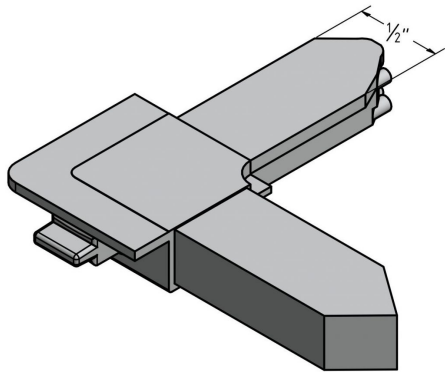

**PLASTIC SPRING LOADED
CORNER WITH LIP LEFT FOR
B8A BAR**

SKU: CB8ARG
Category: [Corners](#)
UMO:BOX