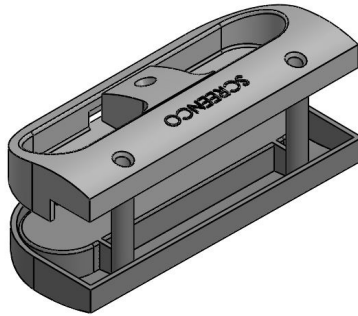

HANDLE SET EXTERNAL FOR SP6 BLACK (WITH LOGO) 7/16 KEEPER

SKU: S-600P6-BLEX
Category: [Patio Screen Accessories](#)
UMO:SET