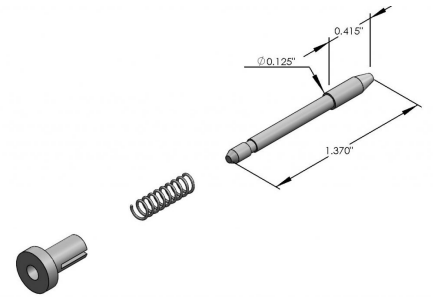

1/8" DIA TAPERED SPRING BOLT ASSEMBLY - WHITE/BLACK PLASTIC CAP

SKU: S-486-PP

Category: [Window Screen Accessories](#)

UMO:SET