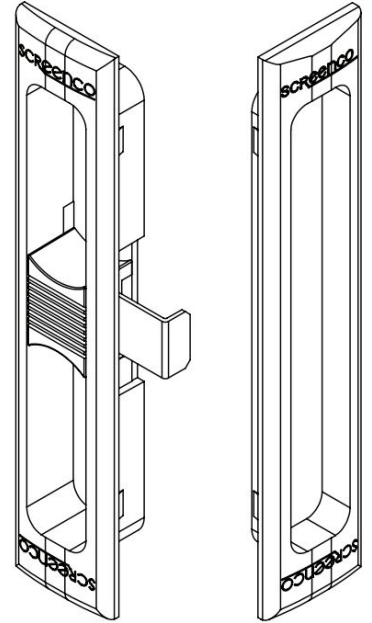

HANDLE SET EXTERNAL FOR SP3 BLACK (WITH LOGO)

SKU: S-600P3-BLEX
Category: [Patio Screen Accessories](#)
UMO:SET