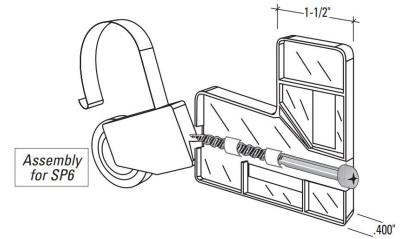

CORNER & ROLLER SET FOR SP6 (STEEL)

SKU: S-605
Category: [Patio Screen Accessories](#)
UMO:SET