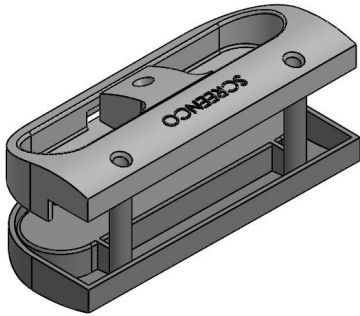

HANDLE SET EXTERNAL FOR SP5 BLACK (WITH LOGO) 7/16 KEEPER

SKU: S-600P5-BLEX
Category: [Patio Screen Accessories](#)
UMO:SET