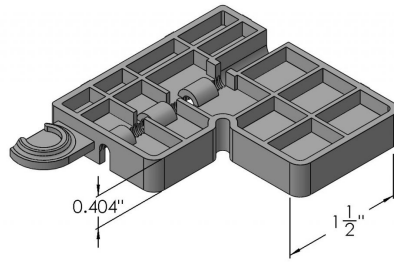

CORNER ONLY FOR SP6

SKU: S-617M
Category: [Patio Screen Accessories](#)
UMO:EA