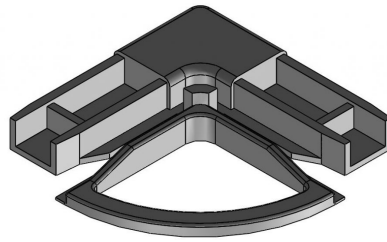

**POLY CORNER FOR S-124 W/
HANDLE (1 3/4" BREAKDOWN)**

SKU: S-827P-H
Category: [Corners](#)
UMO:EA