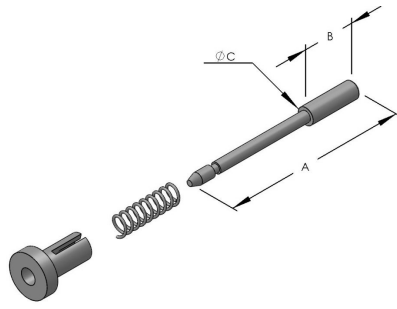

**UMO:**SET

**1/8" DIA. SHORT SPRING BOLT ASSEMBLY - PLASTIC HEAD (BLACK/WHITE)**

**SKU:** S-486-P

**Category:** [Window Screen Accessories](#)

**UMO:**SET

**1/8" DIA. LONG SPRING BOLT ASSEMBLY - PLASTIC HEAD (BLACK/WHITE)**