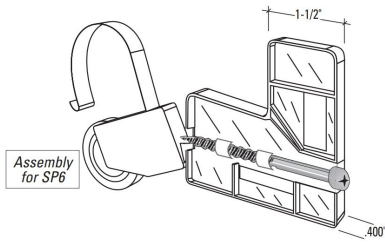

CORNER & ROLLER SET FOR SP6 (NYLON BALL BEARING)

SKU: S-606D
Category: [Patio Screen Accessories](#)
UMO:SET