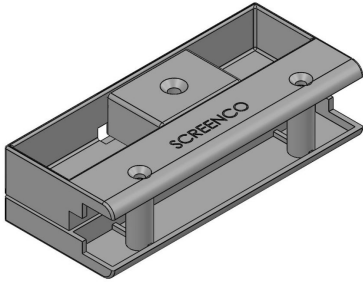

HANDLE SET EXTERNAL FOR SP2 BLACK (WITH LOGO)

SKU: S-600P2-BLEX
Category: [Patio Screen Accessories](#)
UMO:SET