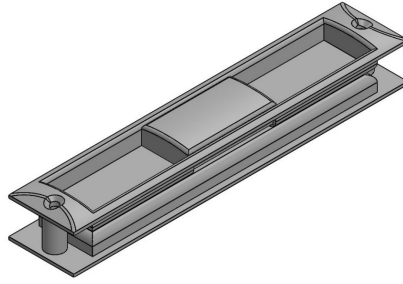

HANDLE SET FLUSHMOUNT FOR SP3 BLACK (WITH LOGO)

SKU: S-600P3-BL
Category: [Patio Screen Accessories](#)
UMO:SET