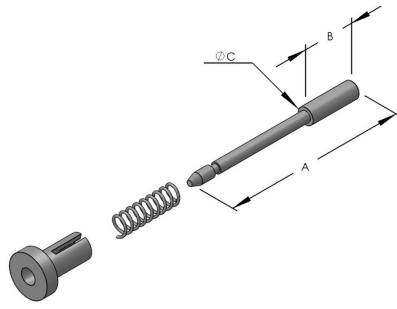

3/16" DIAMETER SPRING BOLT ASSEMBLY - PLASTIC HEAD (SHORT) - BLACK/WHITE

SKU: S-485-PS

Category: [Window Screen Accessories](#)

UMO:SET