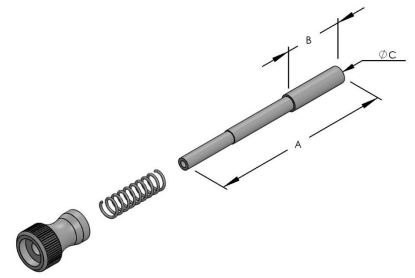

1/8" DIAMETER SPRING BOLT ASSEMBLY - METAL HEAD

SKU: S-486-M

Category: [Window Screen Accessories](#)

UMO:SET