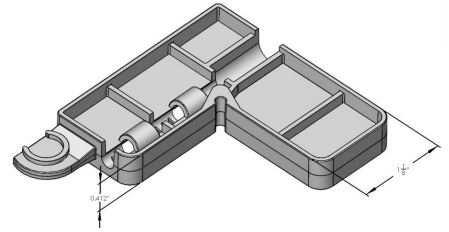

GLASS FILL CORNER ONLY FOR SP5

SKU: S-618-GF
Category: [Patio Screen Accessories](#)
UMO:EA