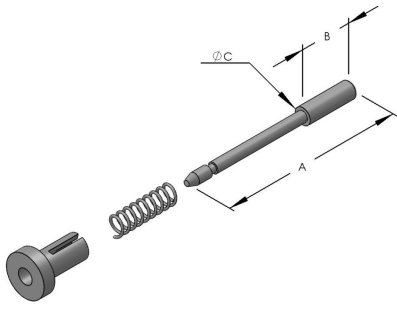

1/8" DIA. SHORT SPRING BOLT ASSEMBLY - PLASTIC HEAD (BLACK/WHITE)

SKU: S-486-P

Category: [Window Screen Accessories](#)

UMO:SET