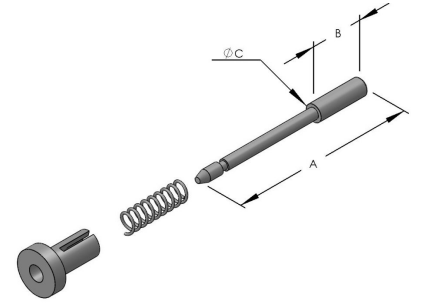

**1/8" DIA. SHORT SPRING BOLT
ASSEMBLY - PLASTIC HEAD (
BLACK/WHITE)**

SKU: S-486-P

Category: [Window Screen
Accessories](#)

UMO:SET