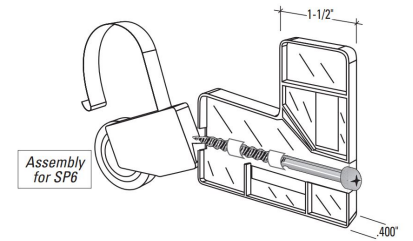

CORNER & ROLLER SET FOR SP6 (NYLON BALL BEARING)

SKU: S-606D
Category: [Patio Screen Accessories](#)
UMO:SET