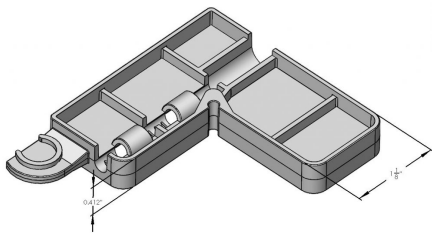

CORNER FOR SP5

SKU: S-618M
Category: [Patio Screen Accessories](#)
UMO:EA