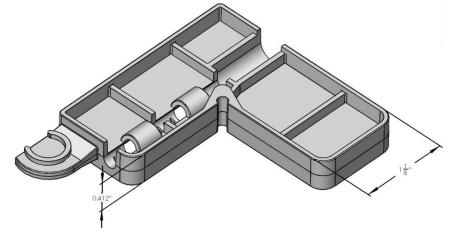

GLASS FILL CORNER ONLY FOR SP5

SKU: S-618-GF
Category: [Patio Screen Accessories](#)
UMO:EA