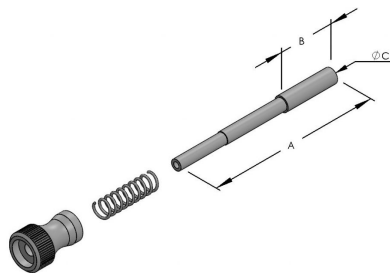

1/8" DIAMETER SPRING BOLT ASSEMBLY - METAL HEAD

SKU: S-486-M

Category: [Window Screen Accessories](#)

UMO:SET