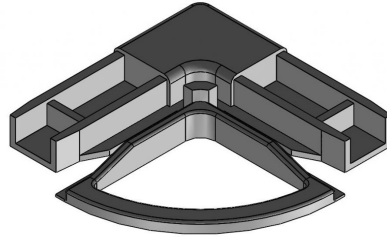

**POLY CORNER FOR S-124 W/
HANDLE (1 3/4" BREAKDOWN)**

SKU: S-827P-H
Category: [Corners](#)
UMO:EA