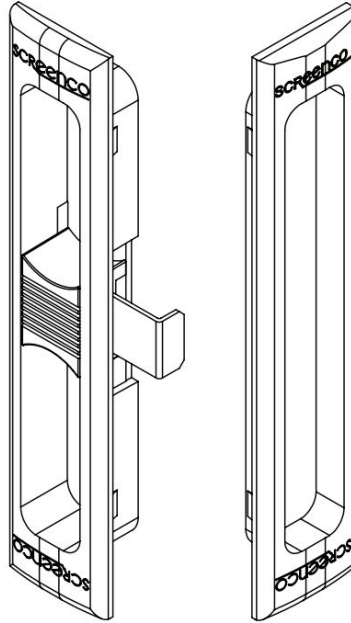

HANDLE SET EXTERNAL FOR SP3 BLACK (WITH LOGO)

SKU: S-600P3-BLEX
Category: [Patio Screen Accessories](#)
UMO:SET