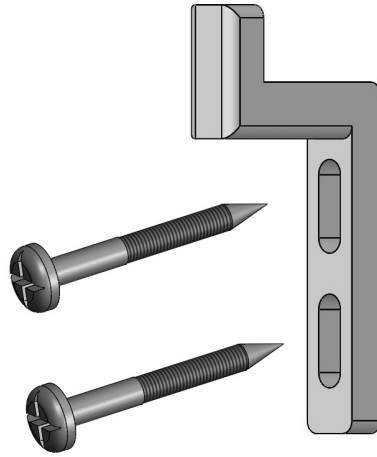

7/16" KEEPER ONLY (WITH SCREWS) FOR S-600-P LOCK SET & NPX AND WPX

SKU: S-608-438
Category: [Patio Screen Accessories](#)
UMO:SET