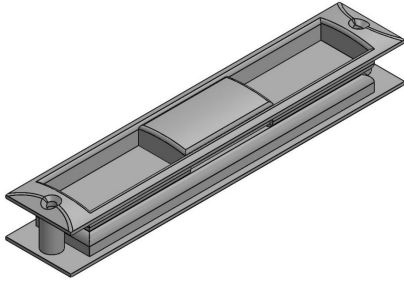

HANDLE SET FLUSHMOUNT FOR SP3 BLACK (WITH LOGO)

SKU: S-600P3-BL
Category: [Patio Screen Accessories](#)
UMO:SET