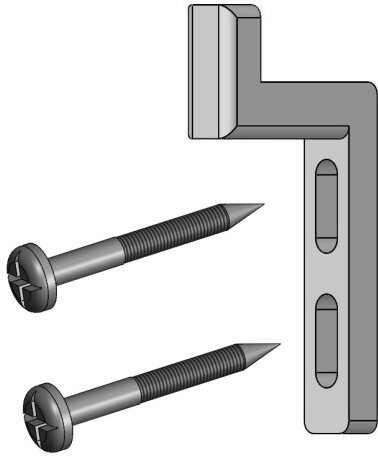

5/8" KEEPER ONLY (WITH SCREWS) FOR S-600-P LOCK SET

SKU: S-608
Category: [Patio Screen Accessories](#)
UMO:SET