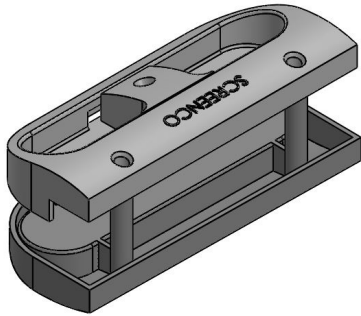

HANDLE SET EXTERNAL FOR SP6 BLACK (WITH LOGO) 7/16 KEEPER

SKU: S-600P6-BLEX
Category: [Patio Screen Accessories](#)
UMO:SET