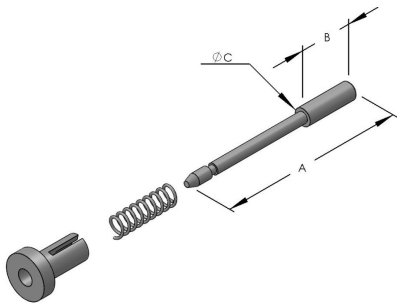

**UMO:**SET

**3/16" DIAMETER SPRING BOLT ASSEMBLY - PLASTIC HEAD - BLACK/WHITE**

**SKU:** S-485-P

**Category:** [Window Screen Accessories](#)

**UMO:**SET

**3/16" DIAMETER SPRING BOLT ASSEMBLY - PLASTIC HEAD (SHORT) - BLACK/WHITE**