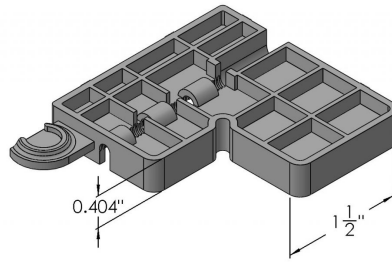

CORNER ONLY FOR SP6

SKU: S-617M
Category: [Patio Screen Accessories](#)
UMO:EA