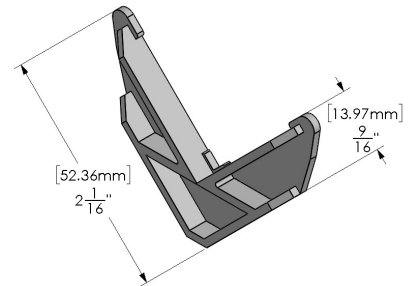

SKU: PHB20

Category: [Patio Screen Accessories](#)

UMO:EA

PLASTIC INTERNAL MITERED CORNER 3/8" FOR FB02, FF02, FFS02, FN02 BAR

SKU: CC02-PL

Category: [Corners](#)

UMO:EA

PLASTIC INTERNAL MITERED CORNER 5/16" FOR FB08, FF08, FL08