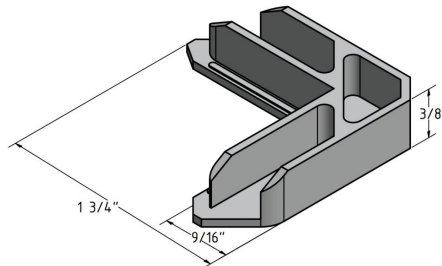

PLASTIC INTERNAL MITERED CORNER 3/8" FOR FB02, FF02, FFS02, FN02 BAR

SKU: CC02-PL

Category: [Corners](#)

UMO:EA