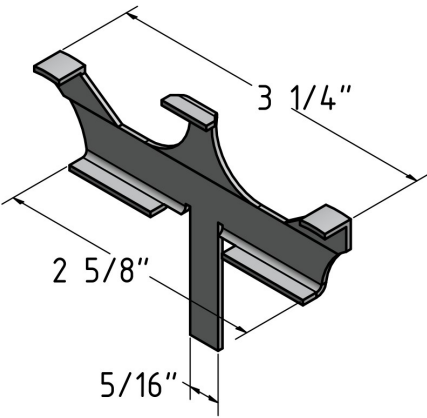

T-BIRD

SKU: PTB02
Category: [Patio Screen Accessories](#)
UMO:EA