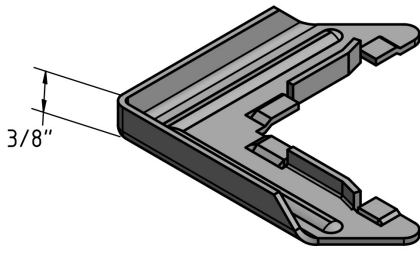

**ALUMINUM INTERNAL
MITERED 7/16"X1" FOR FB03
BAR**

SKU: CA03-AL
Category: [Corners](#)
UMO:EA